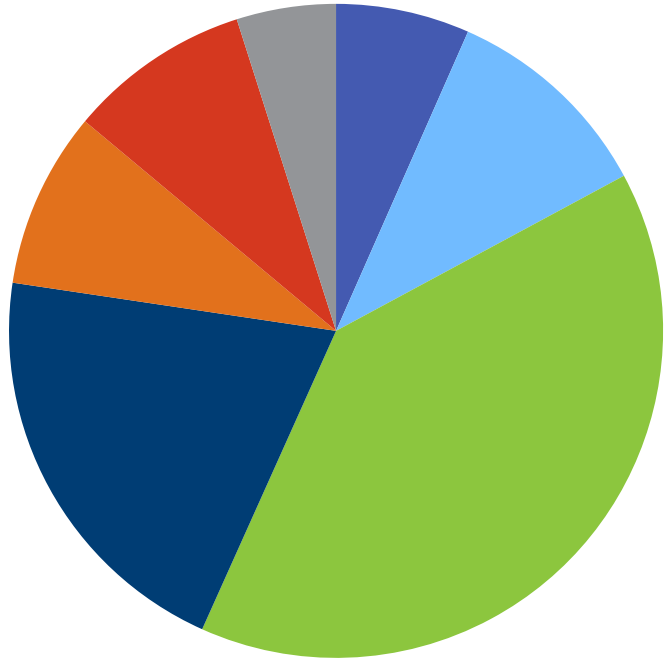

50-MILE REGIONAL
LABOR FORCE

COUNTY POPULATION
BY AGE

**COUNTY POPULATION
BY OCCUPATION**

VIA SPERLING'S BESTPLACES

**COUNTY POPULATION
BY EDUCATION LEVEL**

MAXIMUM LEVEL OF EDUCATION FOR RESIDENTS AGES 25+ VIA US CENSUS BUREAU