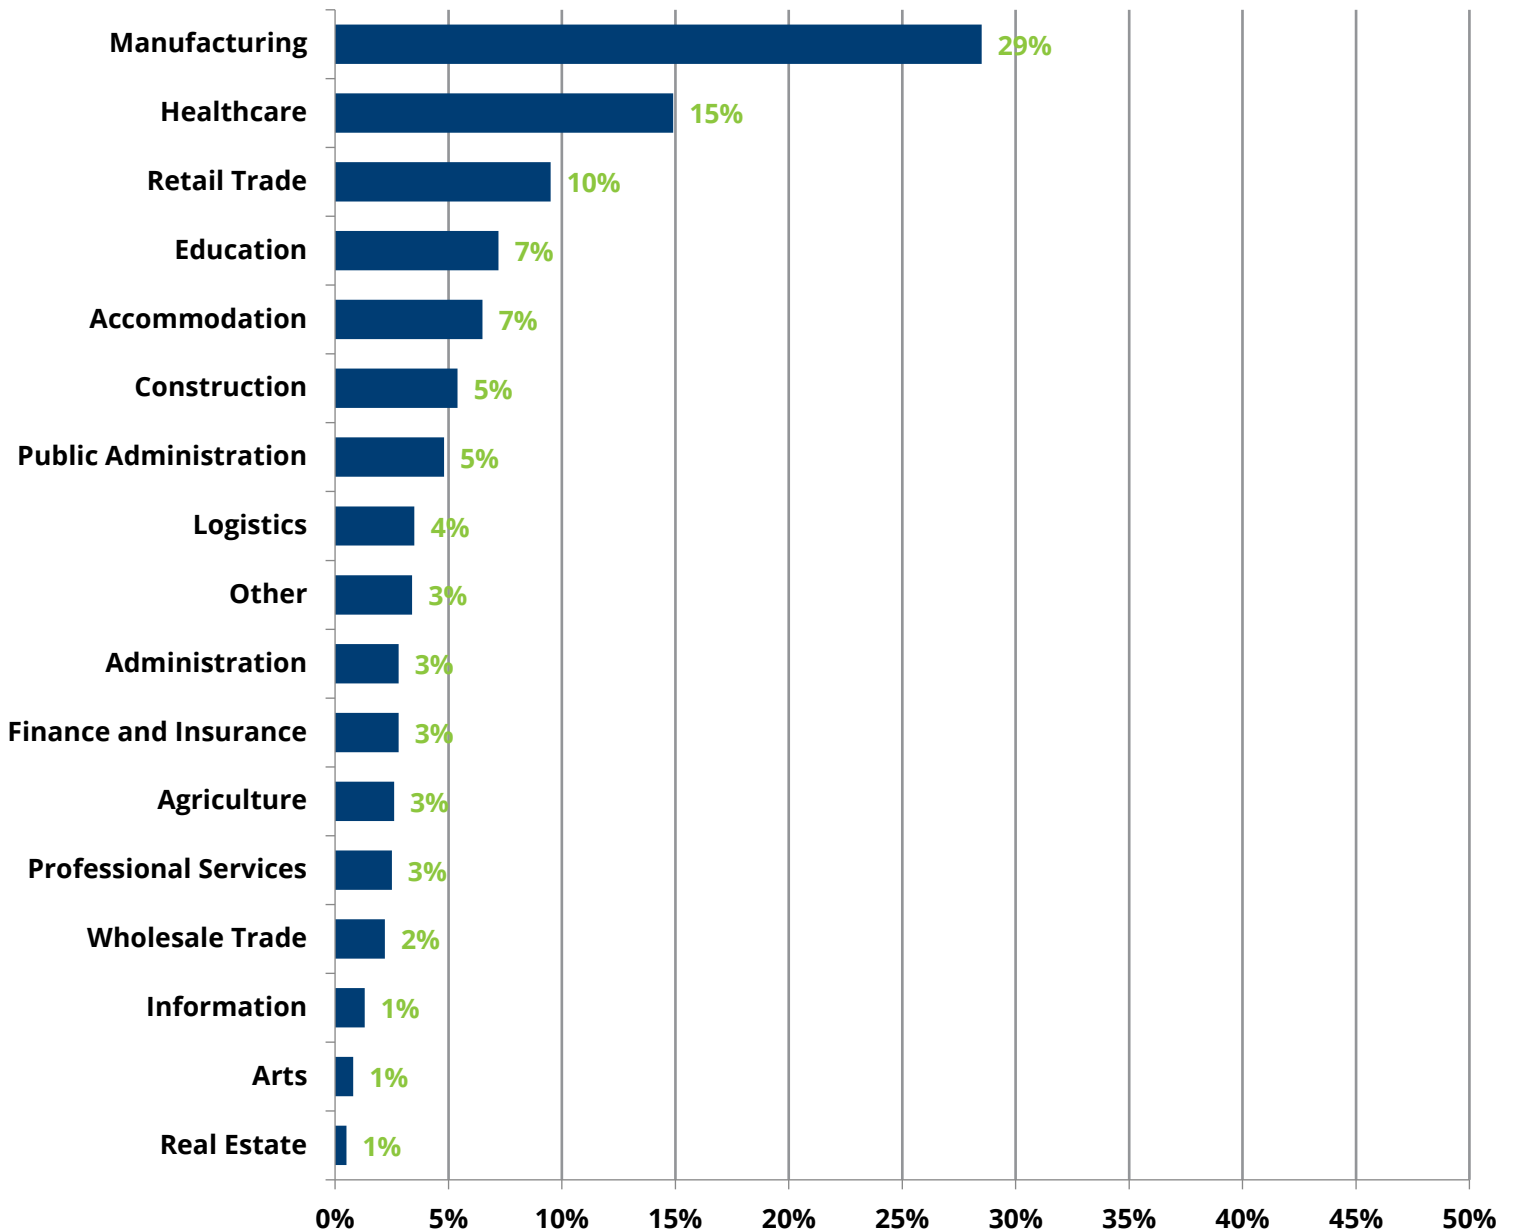

Economic Overview

18,000

LOGANSPORT
POPULATION

38,000

CASS COUNTY
POPULATION

787,000

50-MILE REGIONAL
POPULATION

400,000

50-MILE REGIONAL
LABOR FORCE

COUNTY POPULATION
BY AGE

**COUNTY POPULATION
BY OCCUPATION**

VIA SPERLING'S BESTPLACES

**COUNTY POPULATION
BY EDUCATION LEVEL**

MAXIMUM LEVEL OF EDUCATION FOR RESIDENTS AGES 25+ VIA US CENSUS BUREAU