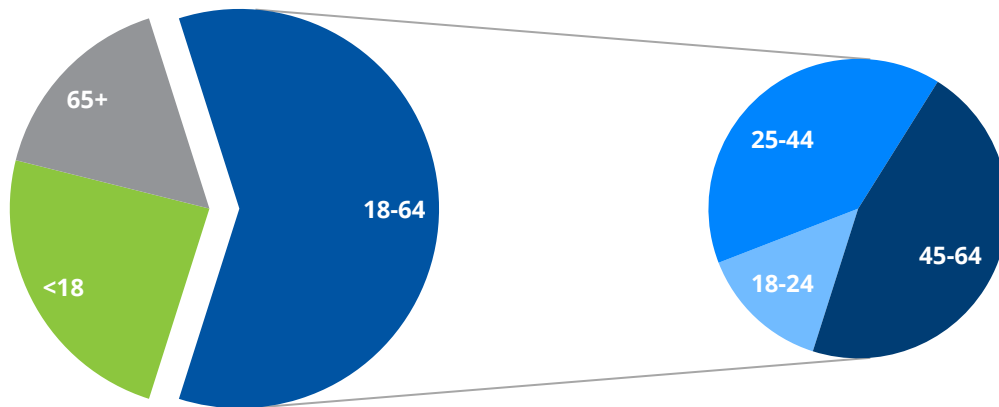

Economic Overview

18,000

LOGANSPORT
POPULATION

38,000

CASS COUNTY
POPULATION

787,000

50-MILE REGIONAL
POPULATION

400,000

50-MILE REGIONAL
LABOR FORCE

COUNTY POPULATION
BY AGE

**COUNTY POPULATION
BY OCCUPATION**

VIA SPERLING'S BESTPLACES

**COUNTY POPULATION
BY EDUCATION LEVEL**

MAXIMUM LEVEL OF EDUCATION FOR RESIDENTS AGES 25+ VIA US CENSUS BUREAU